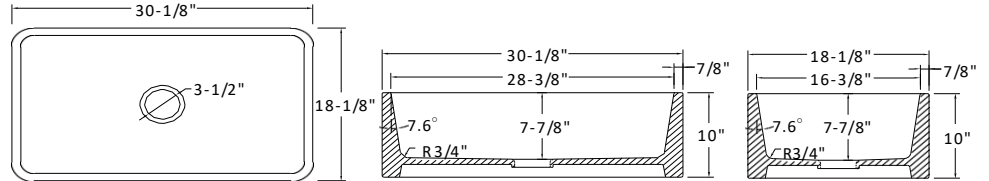

Double Bowl
32-1/8" x 19-1/8" x 10"OD
14.5" x 17" x 10" x 2 ID

R0 Pro Station / Ledge Sink
NPSRO-18-3219
Acc Kit & Grids included

Single Bowl
32-1/8" x 19-1/8" x 10"OD
30" x 17" x 10" ID

Ro-Zero Radius Pro Station / Ledge Sinks

Fireclay Apron Sinks

A/B Surface

WL3018

Fire Clay Kitchen Sink
 Size: 30-1/8" x 18-1/8" x 10"
 Single bowl with no faucet holes
 Undermount Apron-front Installation

Grid Included

A Surface

WL3320

Fire Clay Kitchen Sink
 Size: 33-1/8" x 20-1/8" x 8-5/8"
 Single bowl with no faucet holes
 Undermount Apron-front Installation

Grid Included

Fireclay Apron Sinks

A/B Surface

WL2418

Fire Clay Kitchen Sink

Size: 23-7/8" x 17-7/8" x 10"

Single bowl with no faucet holes

Undermount Apron-front Installation