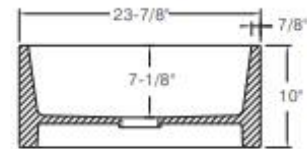

Fireclay Apron Sinks

A/B Surface

WL3018

Fire Clay Kitchen Sink
 Size: 30-1/8" x 18-1/8" x 10"
 Single bowl with no faucet holes
 Undermount Apron-front Installation

Grid Included

A Surface

WL3320

Fire Clay Kitchen Sink
 Size: 33-1/8" x 20-1/8" x 8-5/8"
 Single bowl with no faucet holes
 Undermount Apron-front Installation

Grid Included

Fireclay Apron Sinks

A/B Surface

WL2418

Fire Clay Kitchen Sink

Size: 23-7/8" x 17-7/8" x 10"

Single bowl with no faucet holes

Undermount Apron-front Installation

Fireclay Apron Sinks

WL3318D-50/50

Fire Clay Kitchen Sink
Size: 33-1/4" x 18-1/8" x 10"
Double bowl with no faucet holes
Undermount Apron-front Installation

A/B Surface

Fireclay Apron Sinks

A/B Surface

WL3020