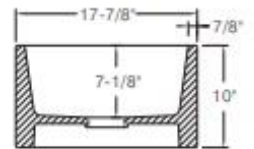

Fireclay Apron Sinks

A/B Surface

WL3018

Fire Clay Kitchen Sink
 Size: 30-1/8" x 18-1/8" x 10"
 Single bowl with no faucet holes
 Undermount Apron-front Installation

Grid Included

A Surface

WL3320

Fire Clay Kitchen Sink
 Size: 33-1/8" x 20-1/8" x 8-5/8"
 Single bowl with no faucet holes
 Undermount Apron-front Installation

Grid Included

Fireclay Apron Sinks

A/B Surface

WL2418

Fire Clay Kitchen Sink

Size: 23-7/8" x 17-7/8" x 10"

Single bowl with no faucet holes

Undermount Apron-front Installation

Fireclay Apron Sinks

WL3318D-50/50

Fire Clay Kitchen Sink
Size: 33-1/4" x 18-1/8" x 10"
Double bowl with no faucet holes
Undermount Apron-front Installation

A/B Surface

Fireclay Apron Sinks

A/B Surface

WL3020