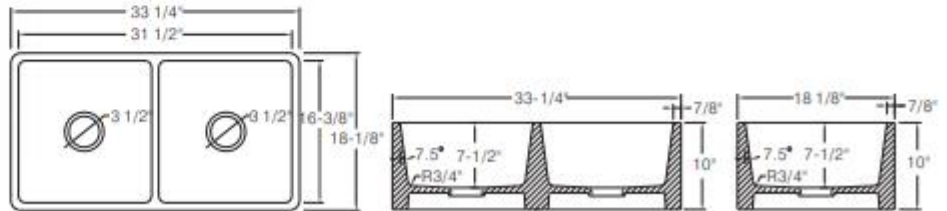

Grid Included

Fireclay Apron Sinks

A/B Surface

WL2418

Fire Clay Kitchen Sink

Size: 23-7/8" x 17-7/8" x 10"

Single bowl with no faucet holes

Undermount Apron-front Installation

Fireclay Apron Sinks

WL3318D-50/50

Fire Clay Kitchen Sink
Size: 33-1/4" x 18-1/8" x 10"
Double bowl with no faucet holes
Undermount Apron-front Installation

A/B Surface

Fireclay Apron Sinks

A/B Surface

WL3020