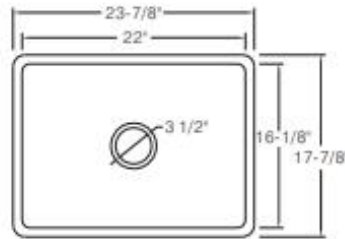

Double Bowl
32-1/8" x 19-1/8" x 10"OD
14.5" x 17" x 10" x 2 ID

R0 Pro Station / Ledge Sink
NPSRO-18-3219
Acc Kit & Grids included

Single Bowl
32-1/8" x 19-1/8" x 10"OD
30" x 17" x 10" ID

Ro-Zero Radius Pro Station / Ledge Sinks

Fireclay Apron Sinks

A/B Surface

WL3018

Fire Clay Kitchen Sink
 Size: 30-1/8" x 18-1/8" x 10"
 Single bowl with no faucet holes
 Undermount Apron-front Installation

Grid Included

A Surface

WL3320

Fire Clay Kitchen Sink
 Size: 33-1/8" x 20-1/8" x 8-5/8"
 Single bowl with no faucet holes
 Undermount Apron-front Installation

Grid Included

Fireclay Apron Sinks

A/B Surface

WL2418

Fire Clay Kitchen Sink

Size: 23-7/8" x 17-7/8" x 10"

Single bowl with no faucet holes

Undermount Apron-front Installation

Fireclay Apron Sinks

WL3318D-50/50

Fire Clay Kitchen Sink
Size: 33-1/4" x 18-1/8" x 10"
Double bowl with no faucet holes
Undermount Apron-front Installation

A/B Surface

Fireclay Apron Sinks

A/B Surface

WL3020