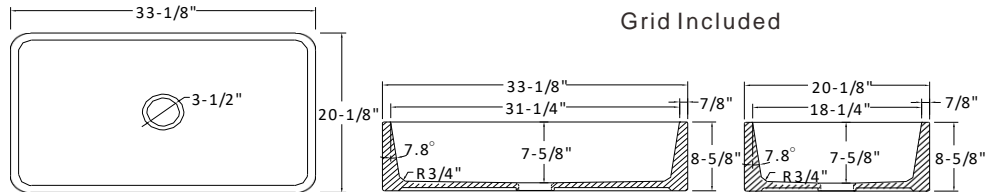

Double Bowl
32-1/8" x 19-1/8" x 10"OD
14.5" x 17" x 10" x 2 ID

R0 Pro Station / Ledge Sink
NPSRO-18-3219
Acc Kit & Grids included

Single Bowl
32-1/8" x 19-1/8" x 10"OD
30" x 17" x 10" ID

Ro-Zero Radius Pro Station / Ledge Sinks

Fireclay Apron Sinks

A/B Surface

WL3018

Fire Clay Kitchen Sink
 Size: 30-1/8" x 18-1/8" x 10"
 Single bowl with no faucet holes
 Undermount Apron-front Installation

Grid Included

A Surface

WL3320

Fire Clay Kitchen Sink
 Size: 33-1/8" x 20-1/8" x 8-5/8"
 Single bowl with no faucet holes
 Undermount Apron-front Installation

Grid Included

Fireclay Apron Sinks

A/B Surface

WL2418

Fire Clay Kitchen Sink

Size: 23-7/8" x 17-7/8" x 10"

Single bowl with no faucet holes

Undermount Apron-front Installation