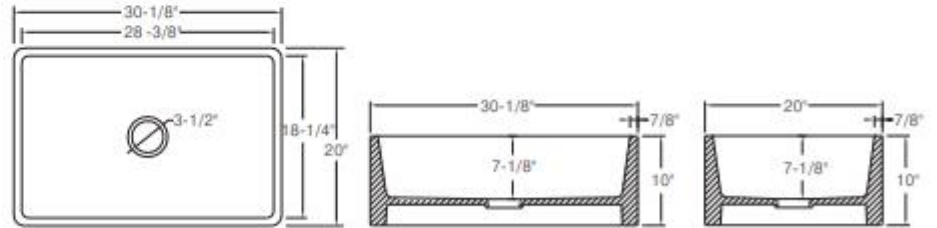

Fireclay Apron Sinks

WL3318D-50/50

Fire Clay Kitchen Sink
Size: 33-1/4" x 18-1/8" x 10"
Double bowl with no faucet holes
Undermount Apron-front Installation

A/B Surface

Fireclay Apron Sinks

A/B Surface

WL3020

Fire Clay Kitchen Sink

Size: 30-1/8" x 20" x 10"

Single bowl with no faucet holes

Undermount Apron-front Installation

Grid Included

Fireclay Apron Sinks

R10-10mm Radius Stainless Sinks

3218 Undermount Sink
NR10-18-3218
R10 radius Single Bowl

Single Bowl
32" x 18" x 9" OD
30" x 16" x 9" ID

3018 Undermount Sink
NR10-18-3018
R10 radius Single Bowl

Single Bowl
30" x 18" x 9" OD
28" x 16" x 9" ID

5050 Undermount Sink
NR10-18-5050
R10 radius Double Bowl